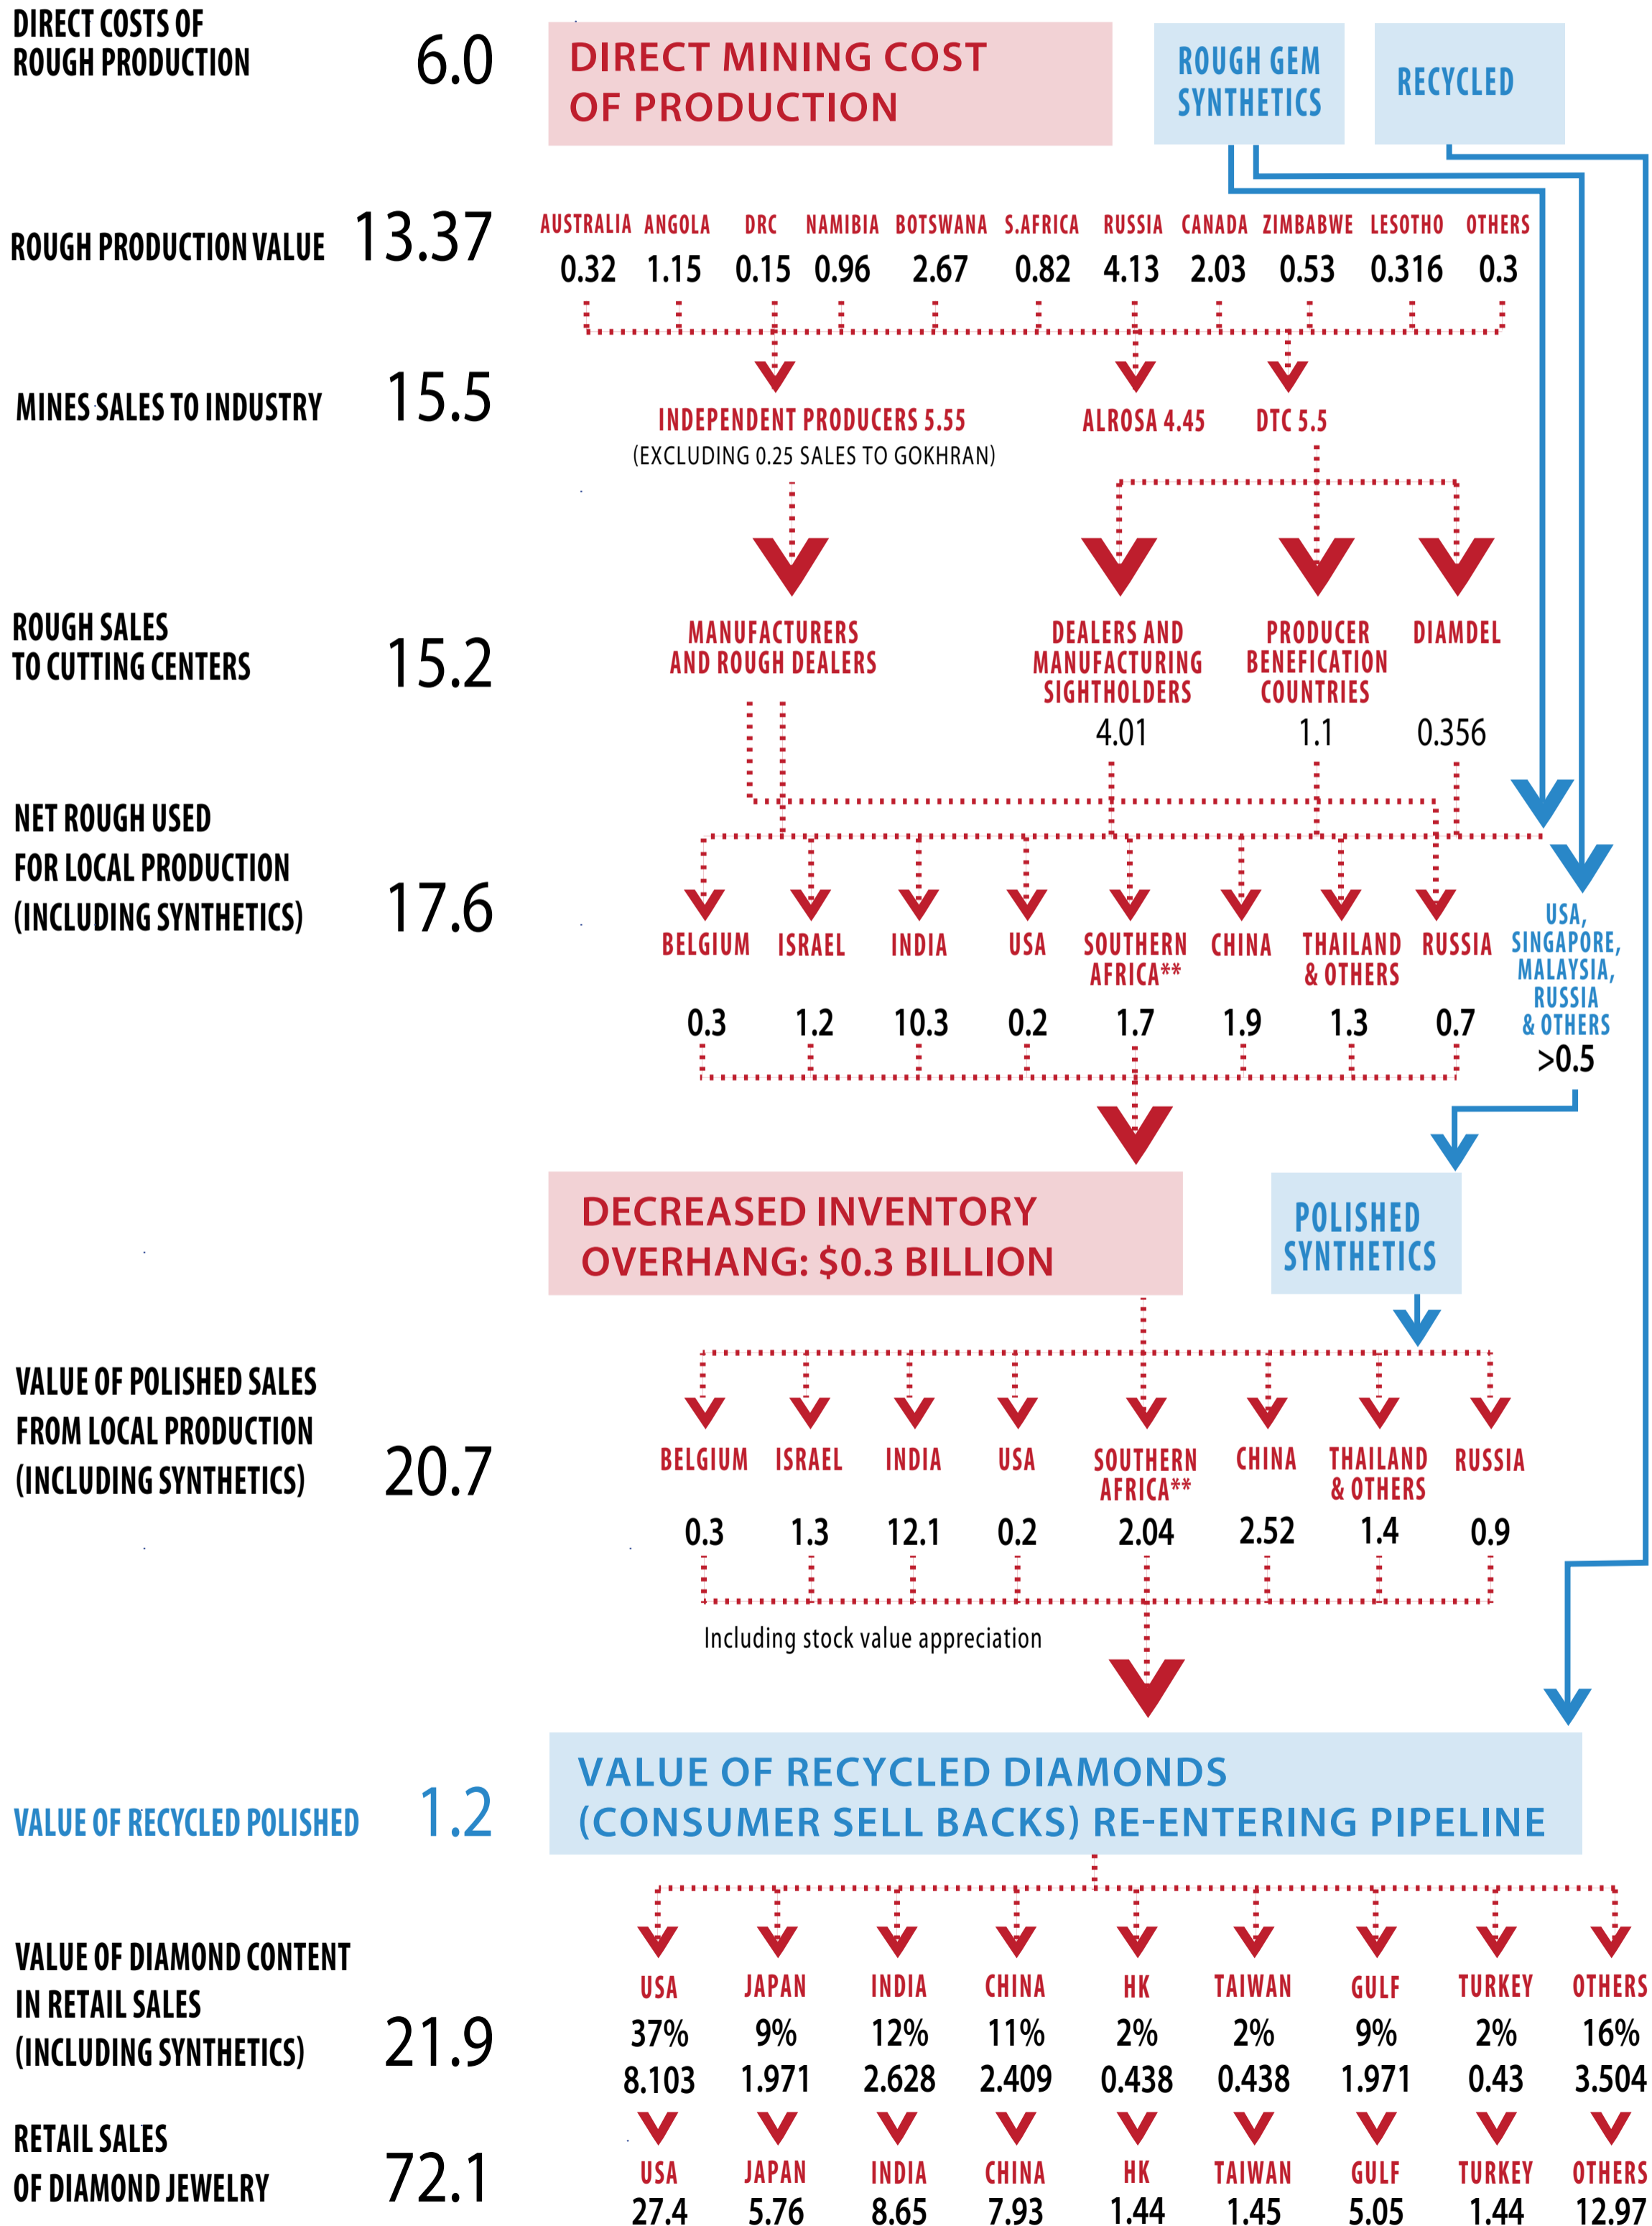

# SPECIAL

# Tacy's 2012 Diamond Pipeline\*

(IN US \$ BILLION)

\*Some figures are still subject to final verification. \*\* Southern Africa includes South Africa, Botswana, and Namibia. ©2013 Copyright by Tacy Ltd. and Chaim Even-Zohar