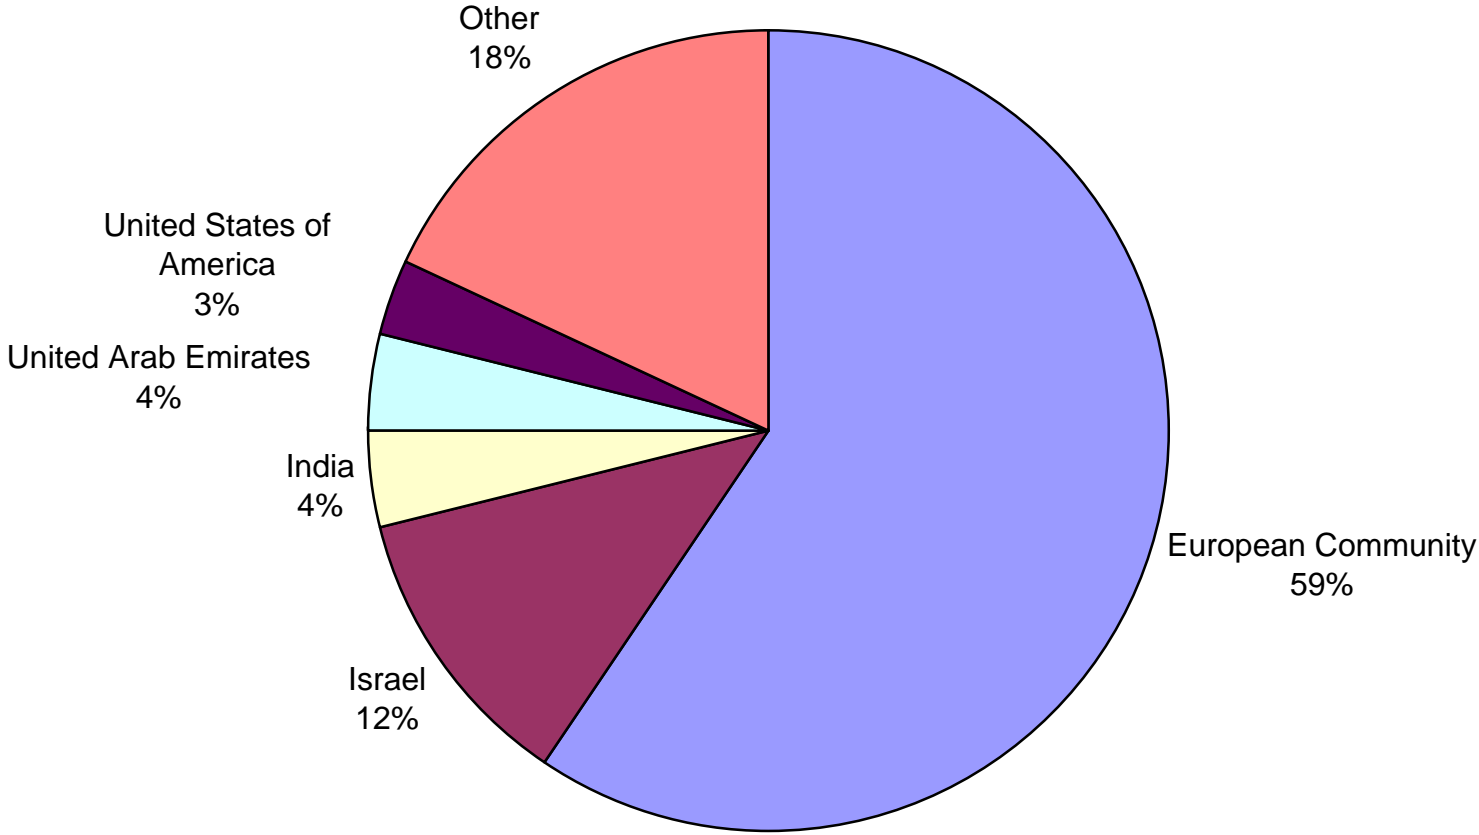

July 5, 2007

2006 Import by Volume (in cts)
Total = 473,089,900 carats

2006 Import by Value (in US\$)
Total = \$35,159,028,224

2006 Export by Volume (in cts)
Total = 478,711,924 carats

2006 Export by Value (in US\$)
Total = \$35,401,443,533

2006 Kimberley Process Certificate Counts Exports
Total = 55,029

Source: Kimberley Process Certification Scheme

2006 Kimberley Process Certificate Counts Imports
Total = 54,510

Source: Kimberley Process Certification Scheme