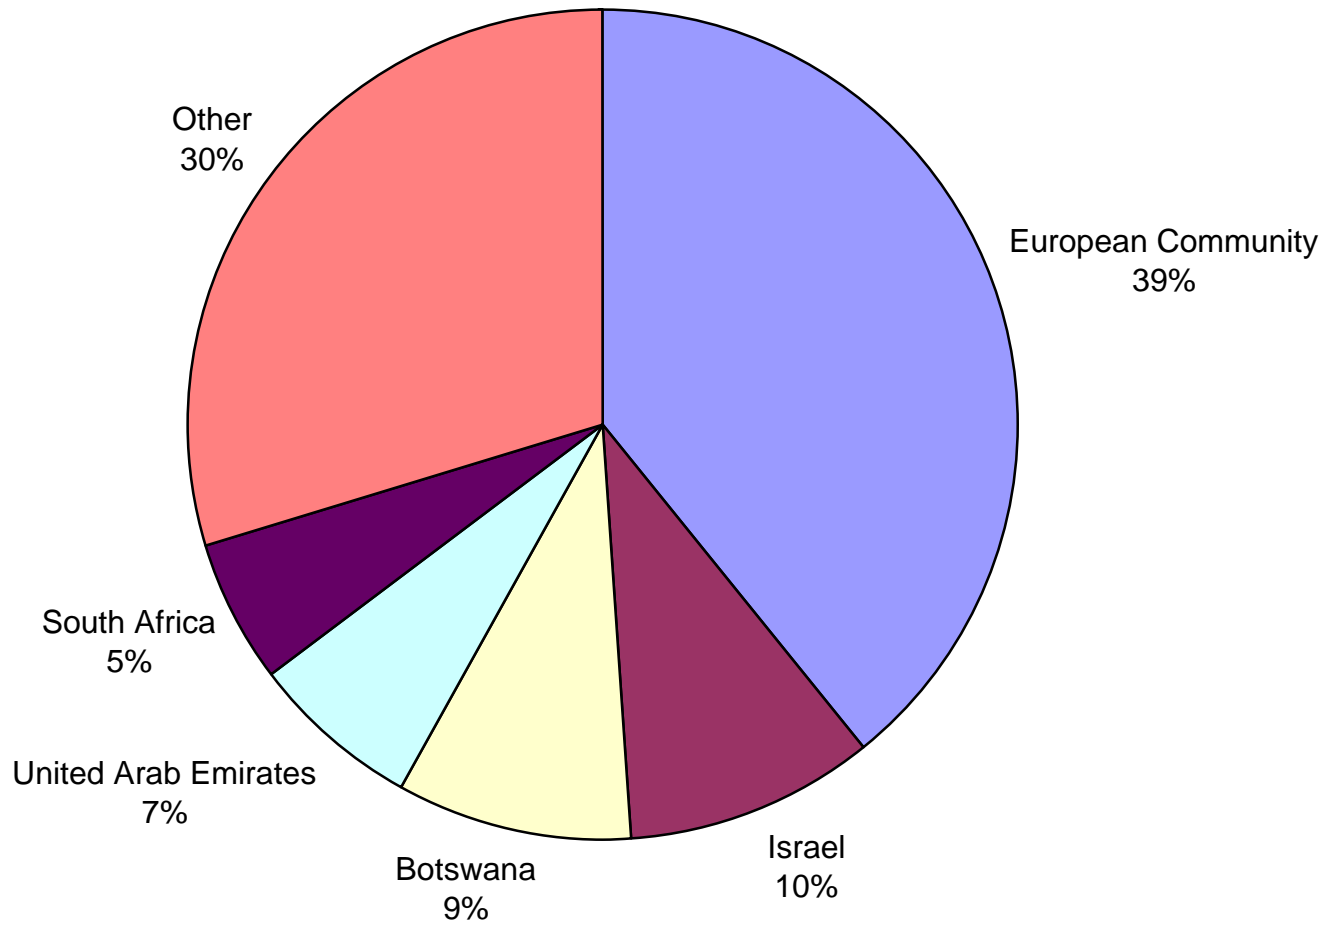

2006 Production by Volume (in cts)
Total = 175,538,127 carats

Source: Kimberley Process Certification Scheme

July 5, 2007

2006 Production by Value (in US\$)
Total = \$11,974,761,618

Source: Kimberley Process Certification Scheme

July 5, 2007

2006 Import by Volume (in cts)
Total = 473,089,900 carats

2006 Import by Value (in US\$)
Total = \$35,159,028,224

2006 Export by Volume (in cts)
Total = 478,711,924 carats

2006 Export by Value (in US\$)
Total = \$35,401,443,533

2006 Kimberley Process Certificate Counts Exports
Total = 55,029

Source: Kimberley Process Certification Scheme

2006 Kimberley Process Certificate Counts Imports
Total = 54,510

Source: Kimberley Process Certification Scheme