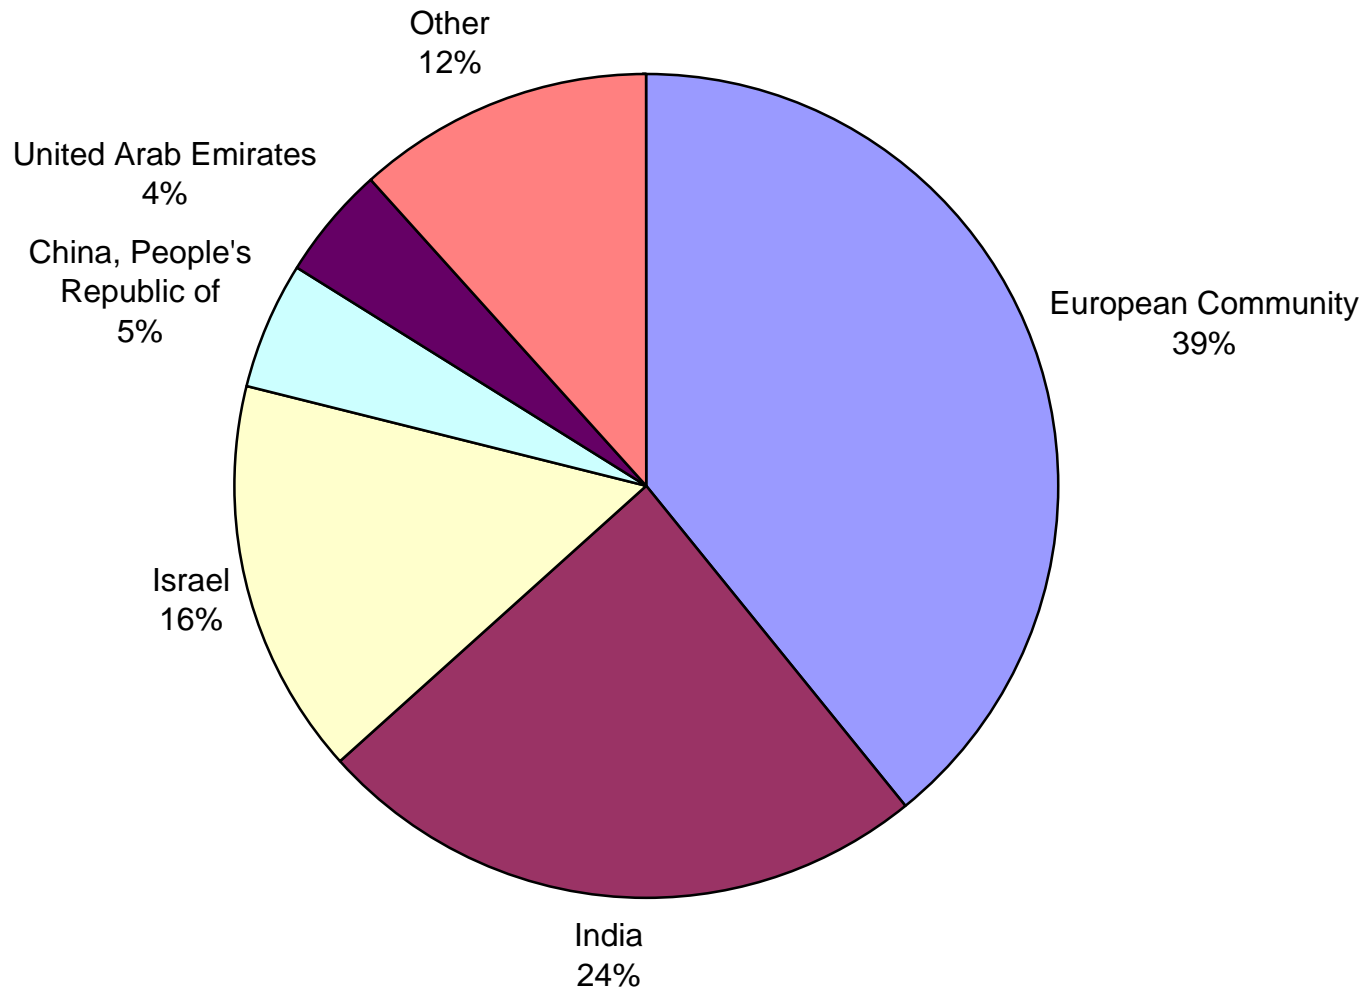

2006 Production by Volume (in cts)
Total = 175,538,127 carats

Source: Kimberley Process Certification Scheme

July 5, 2007

2006 Production by Value (in US\$)
Total = \$11,974,761,618

Source: Kimberley Process Certification Scheme

July 5, 2007

2006 Import by Volume (in cts)
Total = 473,089,900 carats

2006 Import by Value (in US\$)
Total = \$35,159,028,224

2006 Export by Volume (in cts)
Total = 478,711,924 carats

2006 Export by Value (in US\$)
Total = \$35,401,443,533

2006 Kimberley Process Certificate Counts Exports
Total = 55,029

Source: Kimberley Process Certification Scheme

2006 Kimberley Process Certificate Counts Imports
Total = 54,510

Source: Kimberley Process Certification Scheme