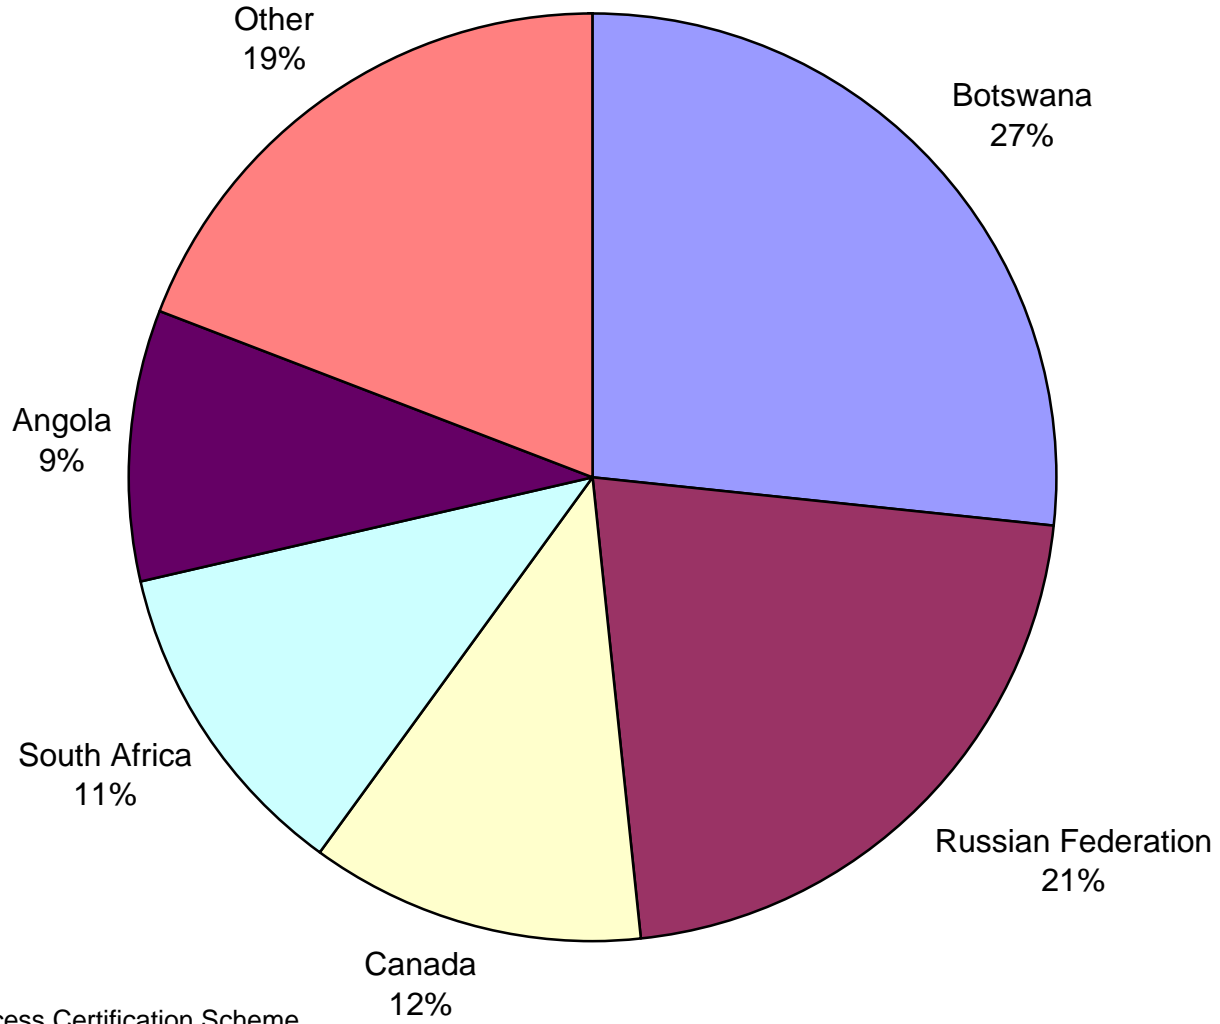

2006 Production by Volume (in cts)
Total = 175,538,127 carats

Source: Kimberley Process Certification Scheme

July 5, 2007

2006 Production by Value (in US\$)
Total = \$11,974,761,618

Source: Kimberley Process Certification Scheme

July 5, 2007

2006 Import by Volume (in cts)
Total = 473,089,900 carats

2006 Import by Value (in US\$)
Total = \$35,159,028,224

2006 Export by Volume (in cts)
Total = 478,711,924 carats

2006 Export by Value (in US\$)
Total = \$35,401,443,533

2006 Kimberley Process Certificate Counts Exports
Total = 55,029

Source: Kimberley Process Certification Scheme

2006 Kimberley Process Certificate Counts Imports
Total = 54,510

Source: Kimberley Process Certification Scheme