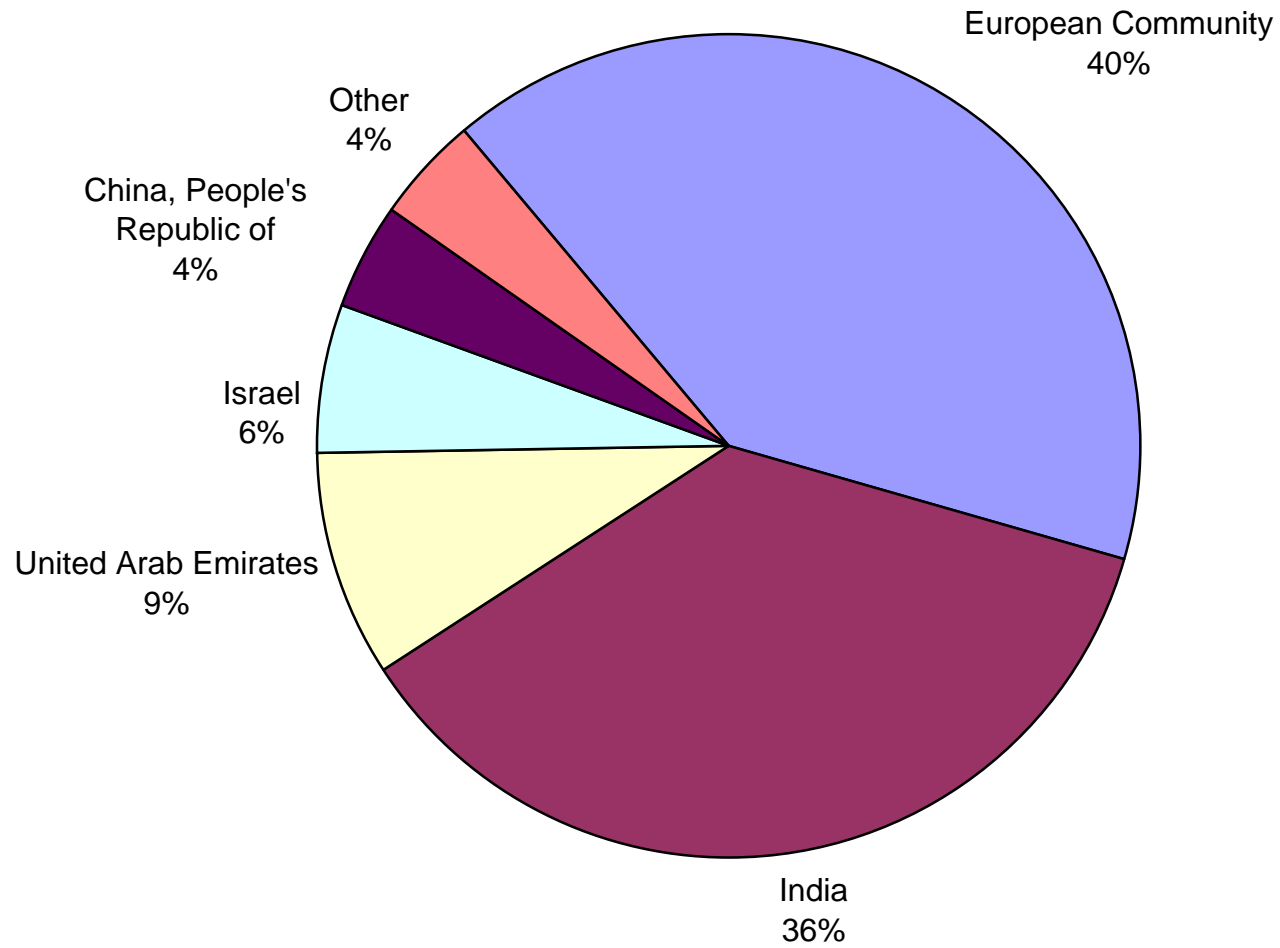

2006 Production by Volume (in cts)
Total = 175,538,127 carats

Source: Kimberley Process Certification Scheme

July 5, 2007

2006 Production by Value (in US\$)
Total = \$11,974,761,618

Source: Kimberley Process Certification Scheme

July 5, 2007

2006 Import by Volume (in cts)
Total = 473,089,900 carats

2006 Import by Value (in US\$)
Total = \$35,159,028,224

2006 Export by Volume (in cts)
Total = 478,711,924 carats

2006 Export by Value (in US\$)
Total = \$35,401,443,533

2006 Kimberley Process Certificate Counts Exports
Total = 55,029

Source: Kimberley Process Certification Scheme

2006 Kimberley Process Certificate Counts Imports
Total = 54,510

Source: Kimberley Process Certification Scheme