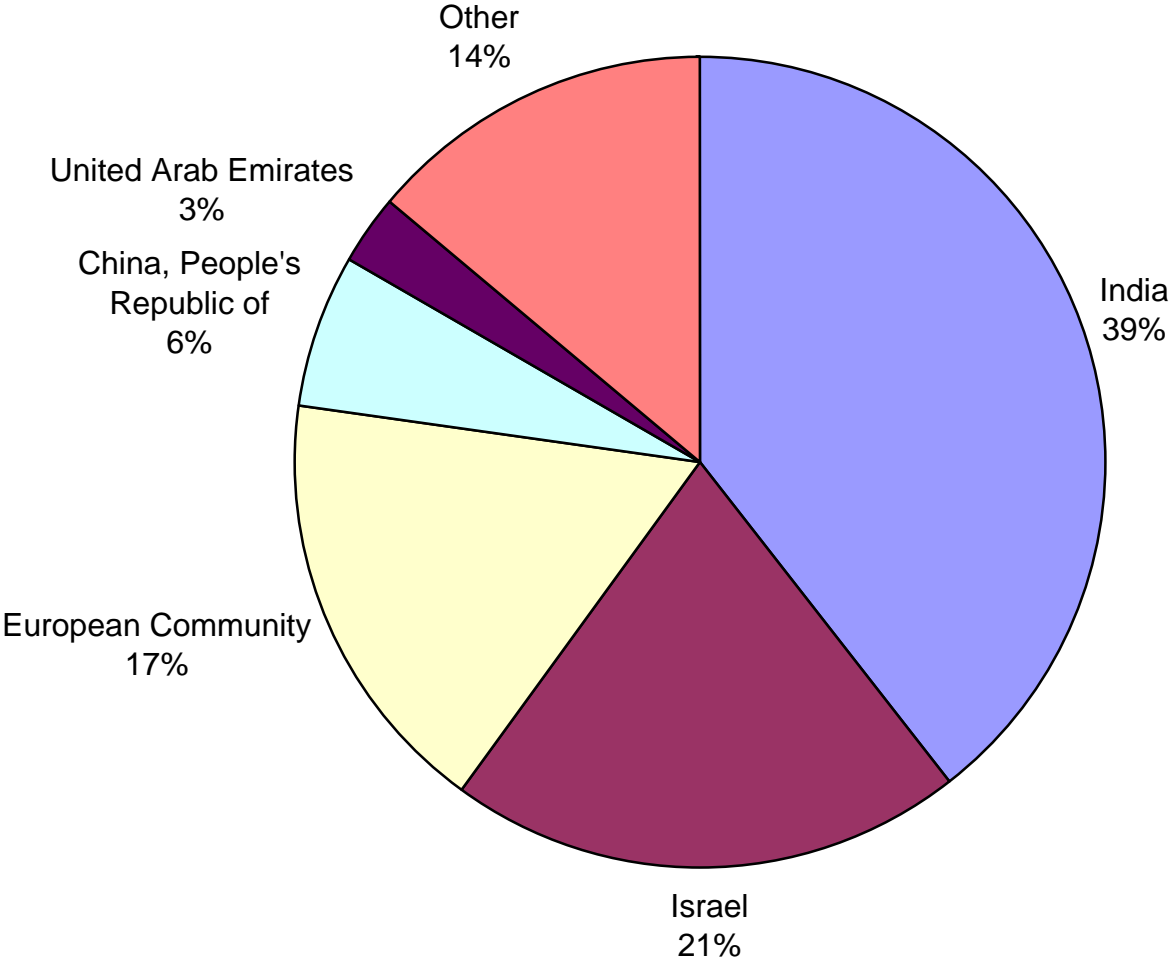

2006 Production by Volume (in cts)
Total = 175,538,127 carats

Source: Kimberley Process Certification Scheme

July 5, 2007

2006 Production by Value (in US\$)
Total = \$11,974,761,618

Source: Kimberley Process Certification Scheme

July 5, 2007

2006 Import by Volume (in cts)
Total = 473,089,900 carats

2006 Import by Value (in US\$)
Total = \$35,159,028,224

2006 Export by Volume (in cts)
Total = 478,711,924 carats

2006 Export by Value (in US\$)
Total = \$35,401,443,533

2006 Kimberley Process Certificate Counts Exports
Total = 55,029

Source: Kimberley Process Certification Scheme

2006 Kimberley Process Certificate Counts Imports
Total = 54,510

Source: Kimberley Process Certification Scheme