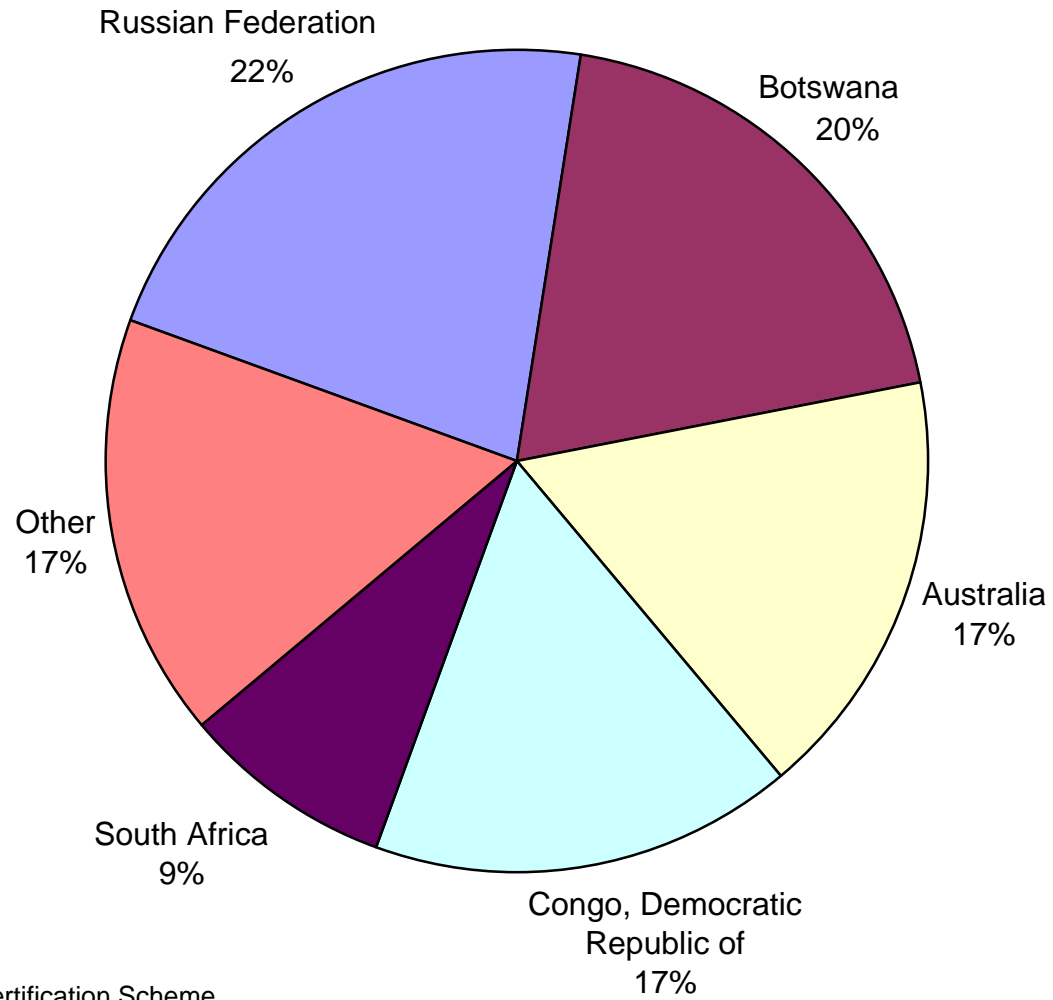

2006 Production by Volume (in cts)
Total = 175,538,127 carats

Source: Kimberley Process Certification Scheme

July 5, 2007

2006 Production by Value (in US\$)
Total = \$11,974,761,618

Source: Kimberley Process Certification Scheme

July 5, 2007

2006 Import by Volume (in cts)
Total = 473,089,900 carats

2006 Import by Value (in US\$)
Total = \$35,159,028,224

2006 Export by Volume (in cts)
Total = 478,711,924 carats

2006 Export by Value (in US\$)
Total = \$35,401,443,533

2006 Kimberley Process Certificate Counts Exports
Total = 55,029

Source: Kimberley Process Certification Scheme

2006 Kimberley Process Certificate Counts Imports
Total = 54,510

Source: Kimberley Process Certification Scheme