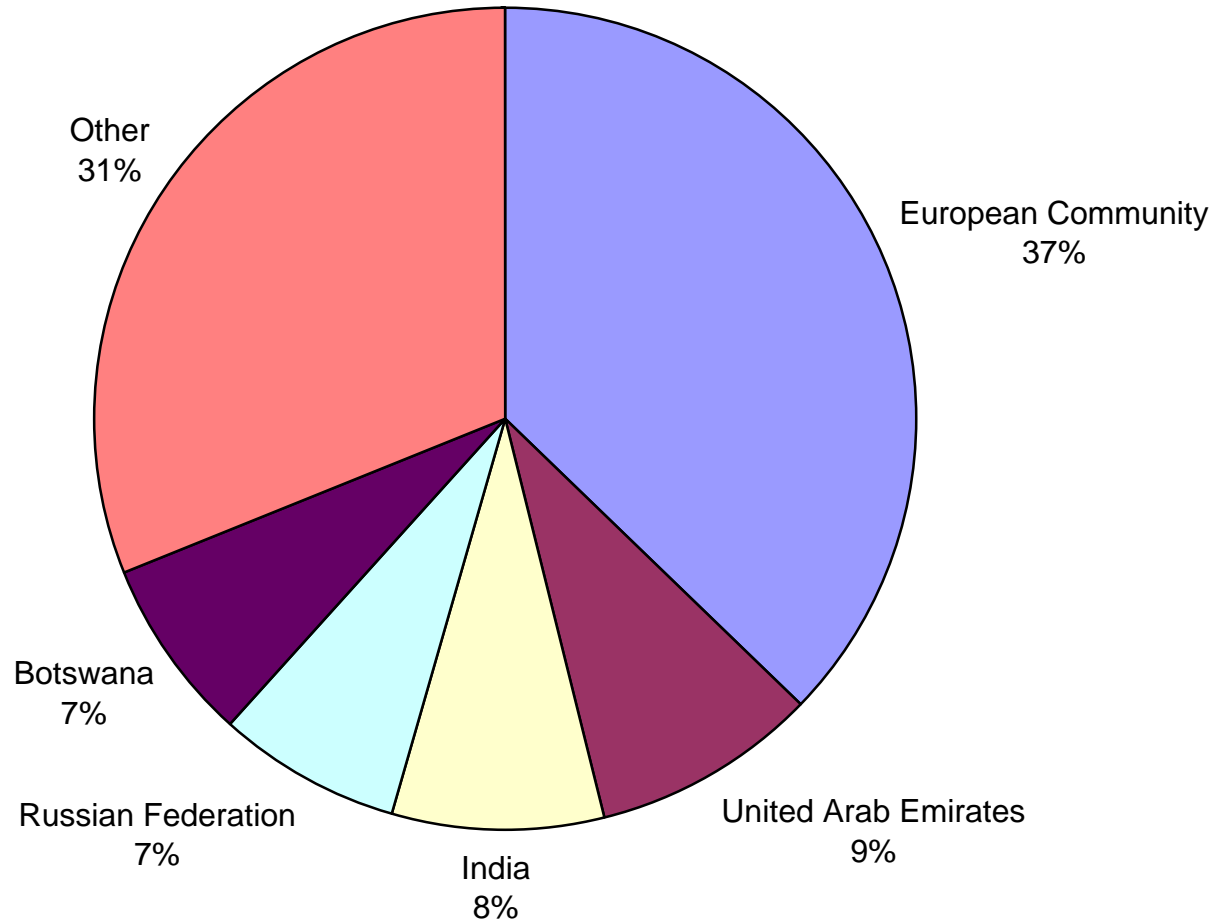

2006 Production by Volume (in cts)
Total = 175,538,127 carats

Source: Kimberley Process Certification Scheme

July 5, 2007

2006 Production by Value (in US\$)
Total = \$11,974,761,618

Source: Kimberley Process Certification Scheme

July 5, 2007

2006 Import by Volume (in cts)
Total = 473,089,900 carats

2006 Import by Value (in US\$)
Total = \$35,159,028,224

2006 Export by Volume (in cts)
Total = 478,711,924 carats

2006 Export by Value (in US\$)
Total = \$35,401,443,533

2006 Kimberley Process Certificate Counts Exports
Total = 55,029

Source: Kimberley Process Certification Scheme

2006 Kimberley Process Certificate Counts Imports
Total = 54,510

Source: Kimberley Process Certification Scheme