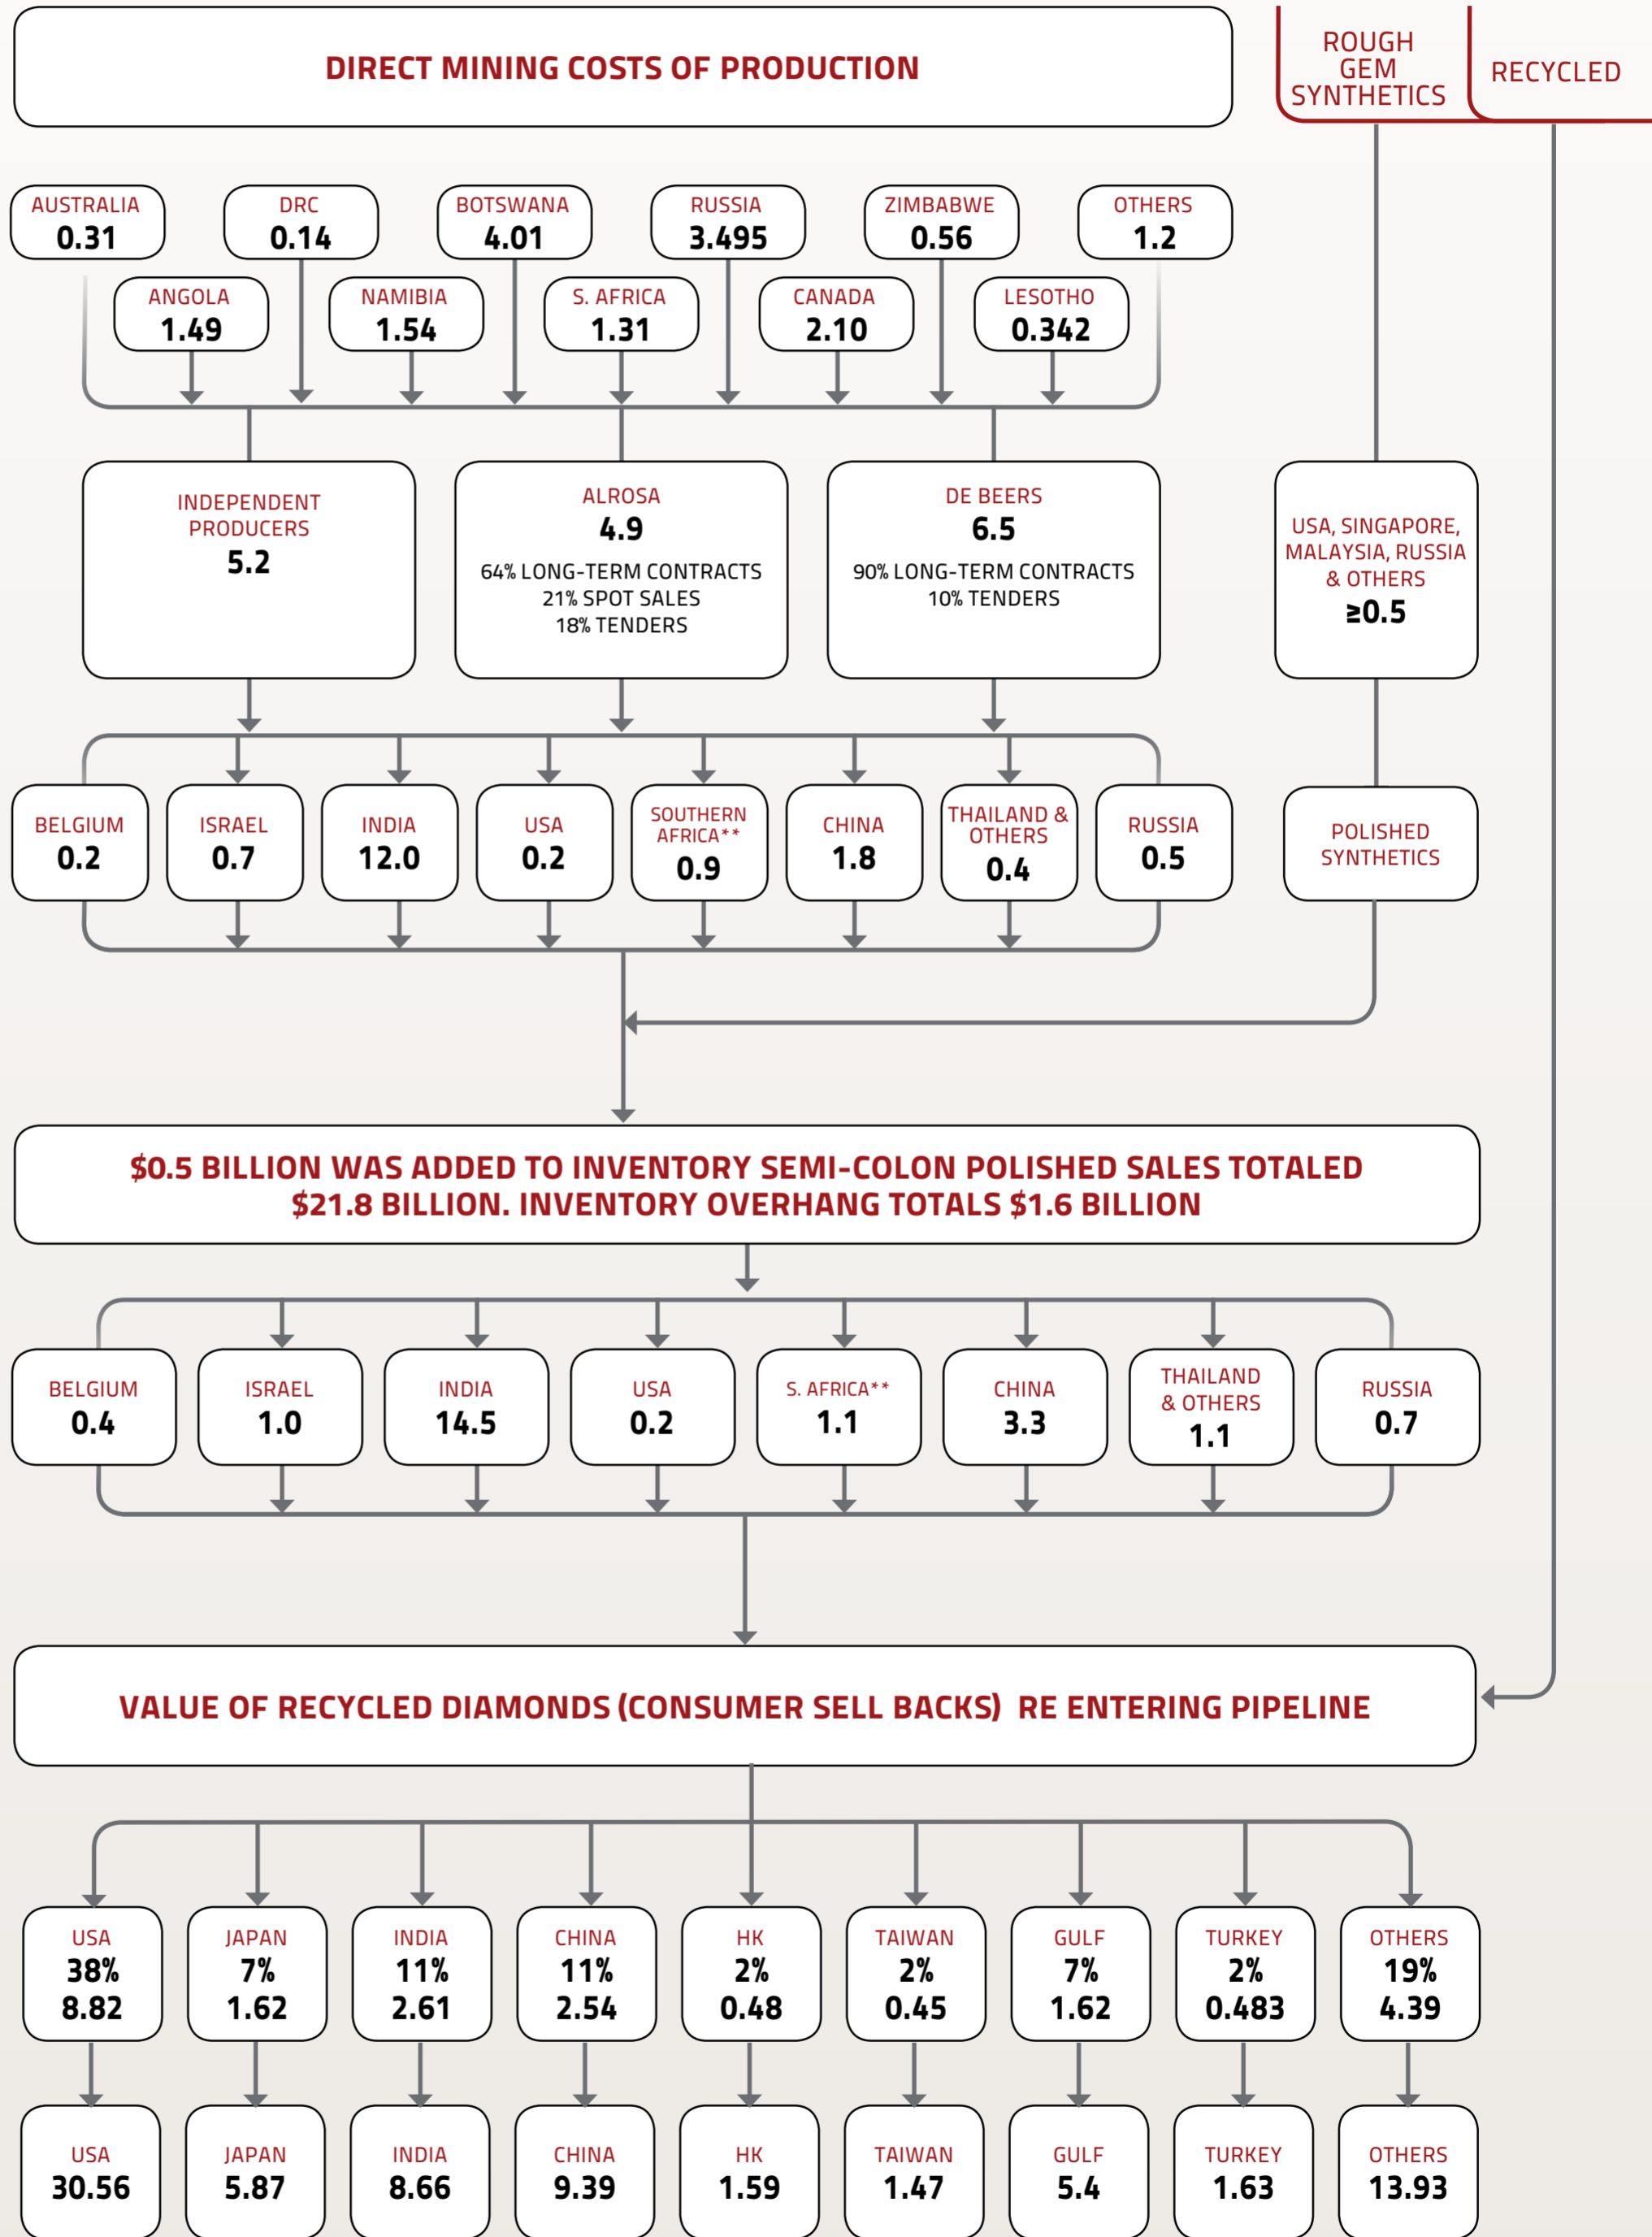

TACY'S 2014 DIAMOND PIPELINE

(IN US$ BILLION) (PROVISIONAL)

DIRECT COSTS OF ROUGH PRODUCTION **6.9**

ROUGH PRODUCTION VALUE **16.52**

MINE SALES TO INDUSTRY **16.7**

NET ROUGH USED/AVAILABLE FOR LOCAL PRODUCTION **16.7**

VALUE OF POLISHED PRODUCTION **22.3**

POLISHED SALES INCLUDING STOCK VALUE APPRECIATION **21.8**

VALUE OF RECYCLED POLISHED **0.45**

VALUE OF DIAMOND CONTENT IN RETAIL SALES (INCLUDING SYNTHETICS) **23.01**

RETAIL SALES OF DIAMOND JEWELRY **78.50**

* SOME FIGURES ARE STILL SUBJECT TO FINAL VERIFICATION.
** SOUTHERN AFRICA INCLUDES SOUTH AFRICA, BOTSWANA AND NAMIBIA